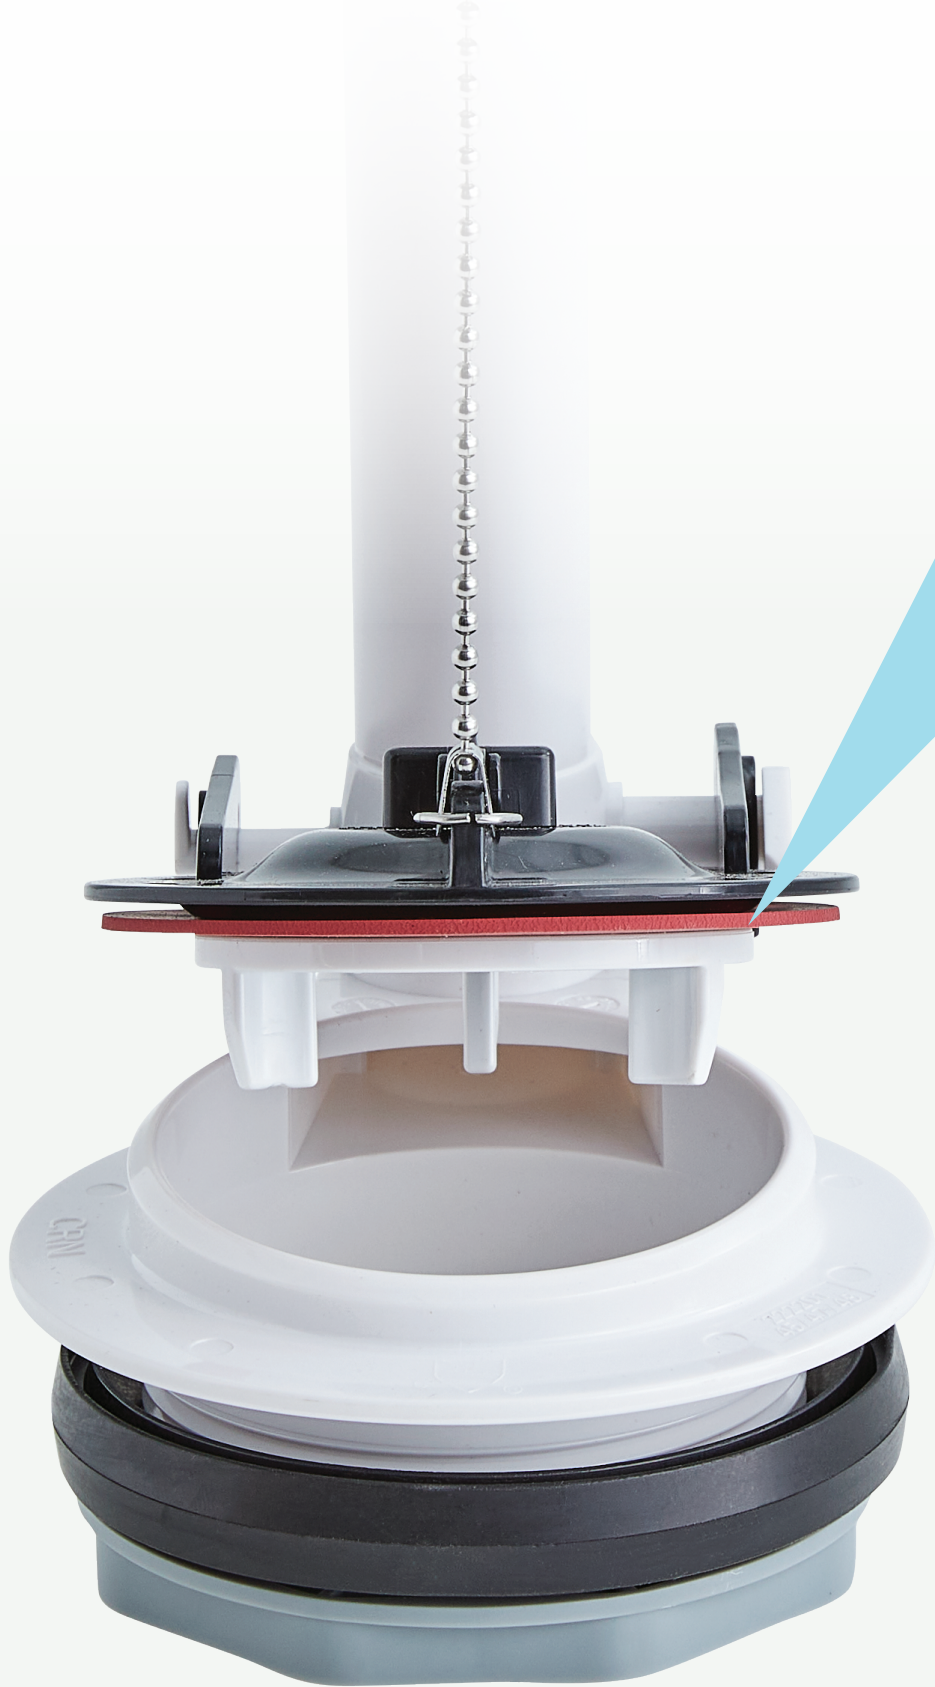

RIGID FLAPPER FLUSH VALVE WITH THE **RED SEAL**

Details matter

The **RED SEAL** in Mansfield's Rigid Flapper flush valve is simply designed to work interchangeably with all upgrade models.

POWERFUL FLUSH PERFORMANCE