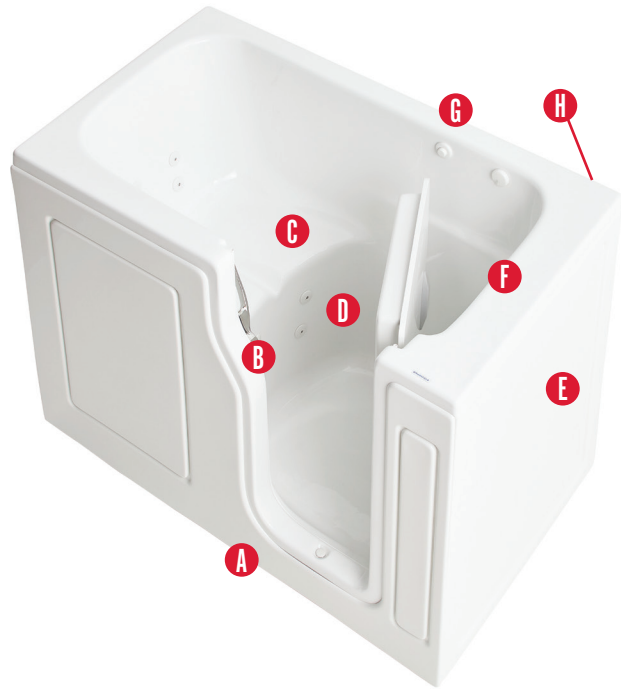

MANSFIELD®

**RESTORE™ ACR
WALK-IN BATHS**

Lowe's SKU	Model No.	Description
3492174	8390530000	Bathtub LH Drain
3492175	8290530000	Bathtub RH Drain
3492176	8190530000	Whirlpool LH Drain
3492177	8090530000	Whirlpool RH Drain

FEATURES

A LOW THRESHOLD

Low threshold for easy entry and exit

B ERGONOMIC DOOR HANDLE

Ergonomic door handle is uniquely designed for simple opening and closing of door.

C HYGIENIC SEAT CHANNEL

Hygienic seat channel allows you to easily wash hard to reach areas without lifting your body.

D ELEVATED ADA SEAT

ADA compliant seat makes for safer sitting and rising.

E END PANEL

End panel for access to plumbing underneath tub.

F ACCESSIBLE DRAIN

Quick turn accessible drain releases drain without bending.

G ON/OFF BUTTON

Raised air switch button for simple on/off operation of whirlpool.

H INLINE HEATER

Inline Heater is a whirlpool standard feature to maintain a cozy warm water temperature.

PRODUCTS IN-STOCK AT LOWE'S RDC FOR 3-DAY DELIVERY TO STORE!